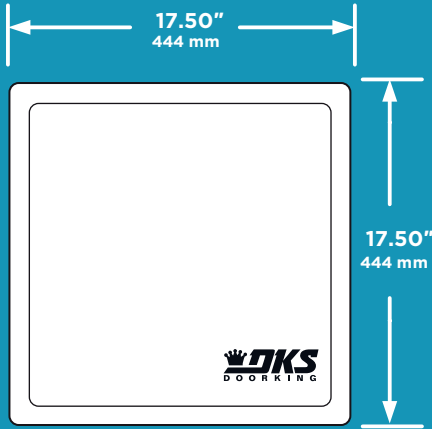

PROXIMITY CARD READERS ACCESS CONTROL

1815-350 Long Range