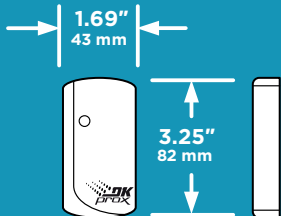

1815-301 Single Gang

1815-302 Small

PROXIMITY CARD READERS

OUTPUT	26-bit Wiegand
POWER	12 VDC
RANGE	Prox Readers: 2-4 in. (5.1 - 10.1 cm) AVI Reader: 8-25 ft. (2.4 - 7.6 m)
LED / BEEPER	Proximity Readers Only