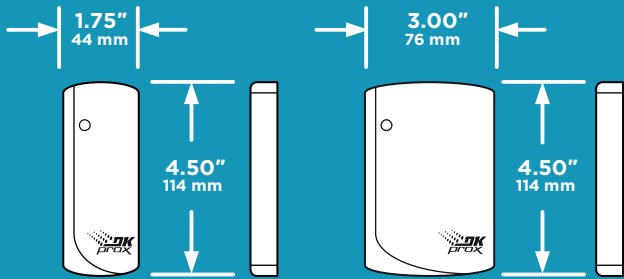

1815-300 Mullion

1815-301 Single Gang